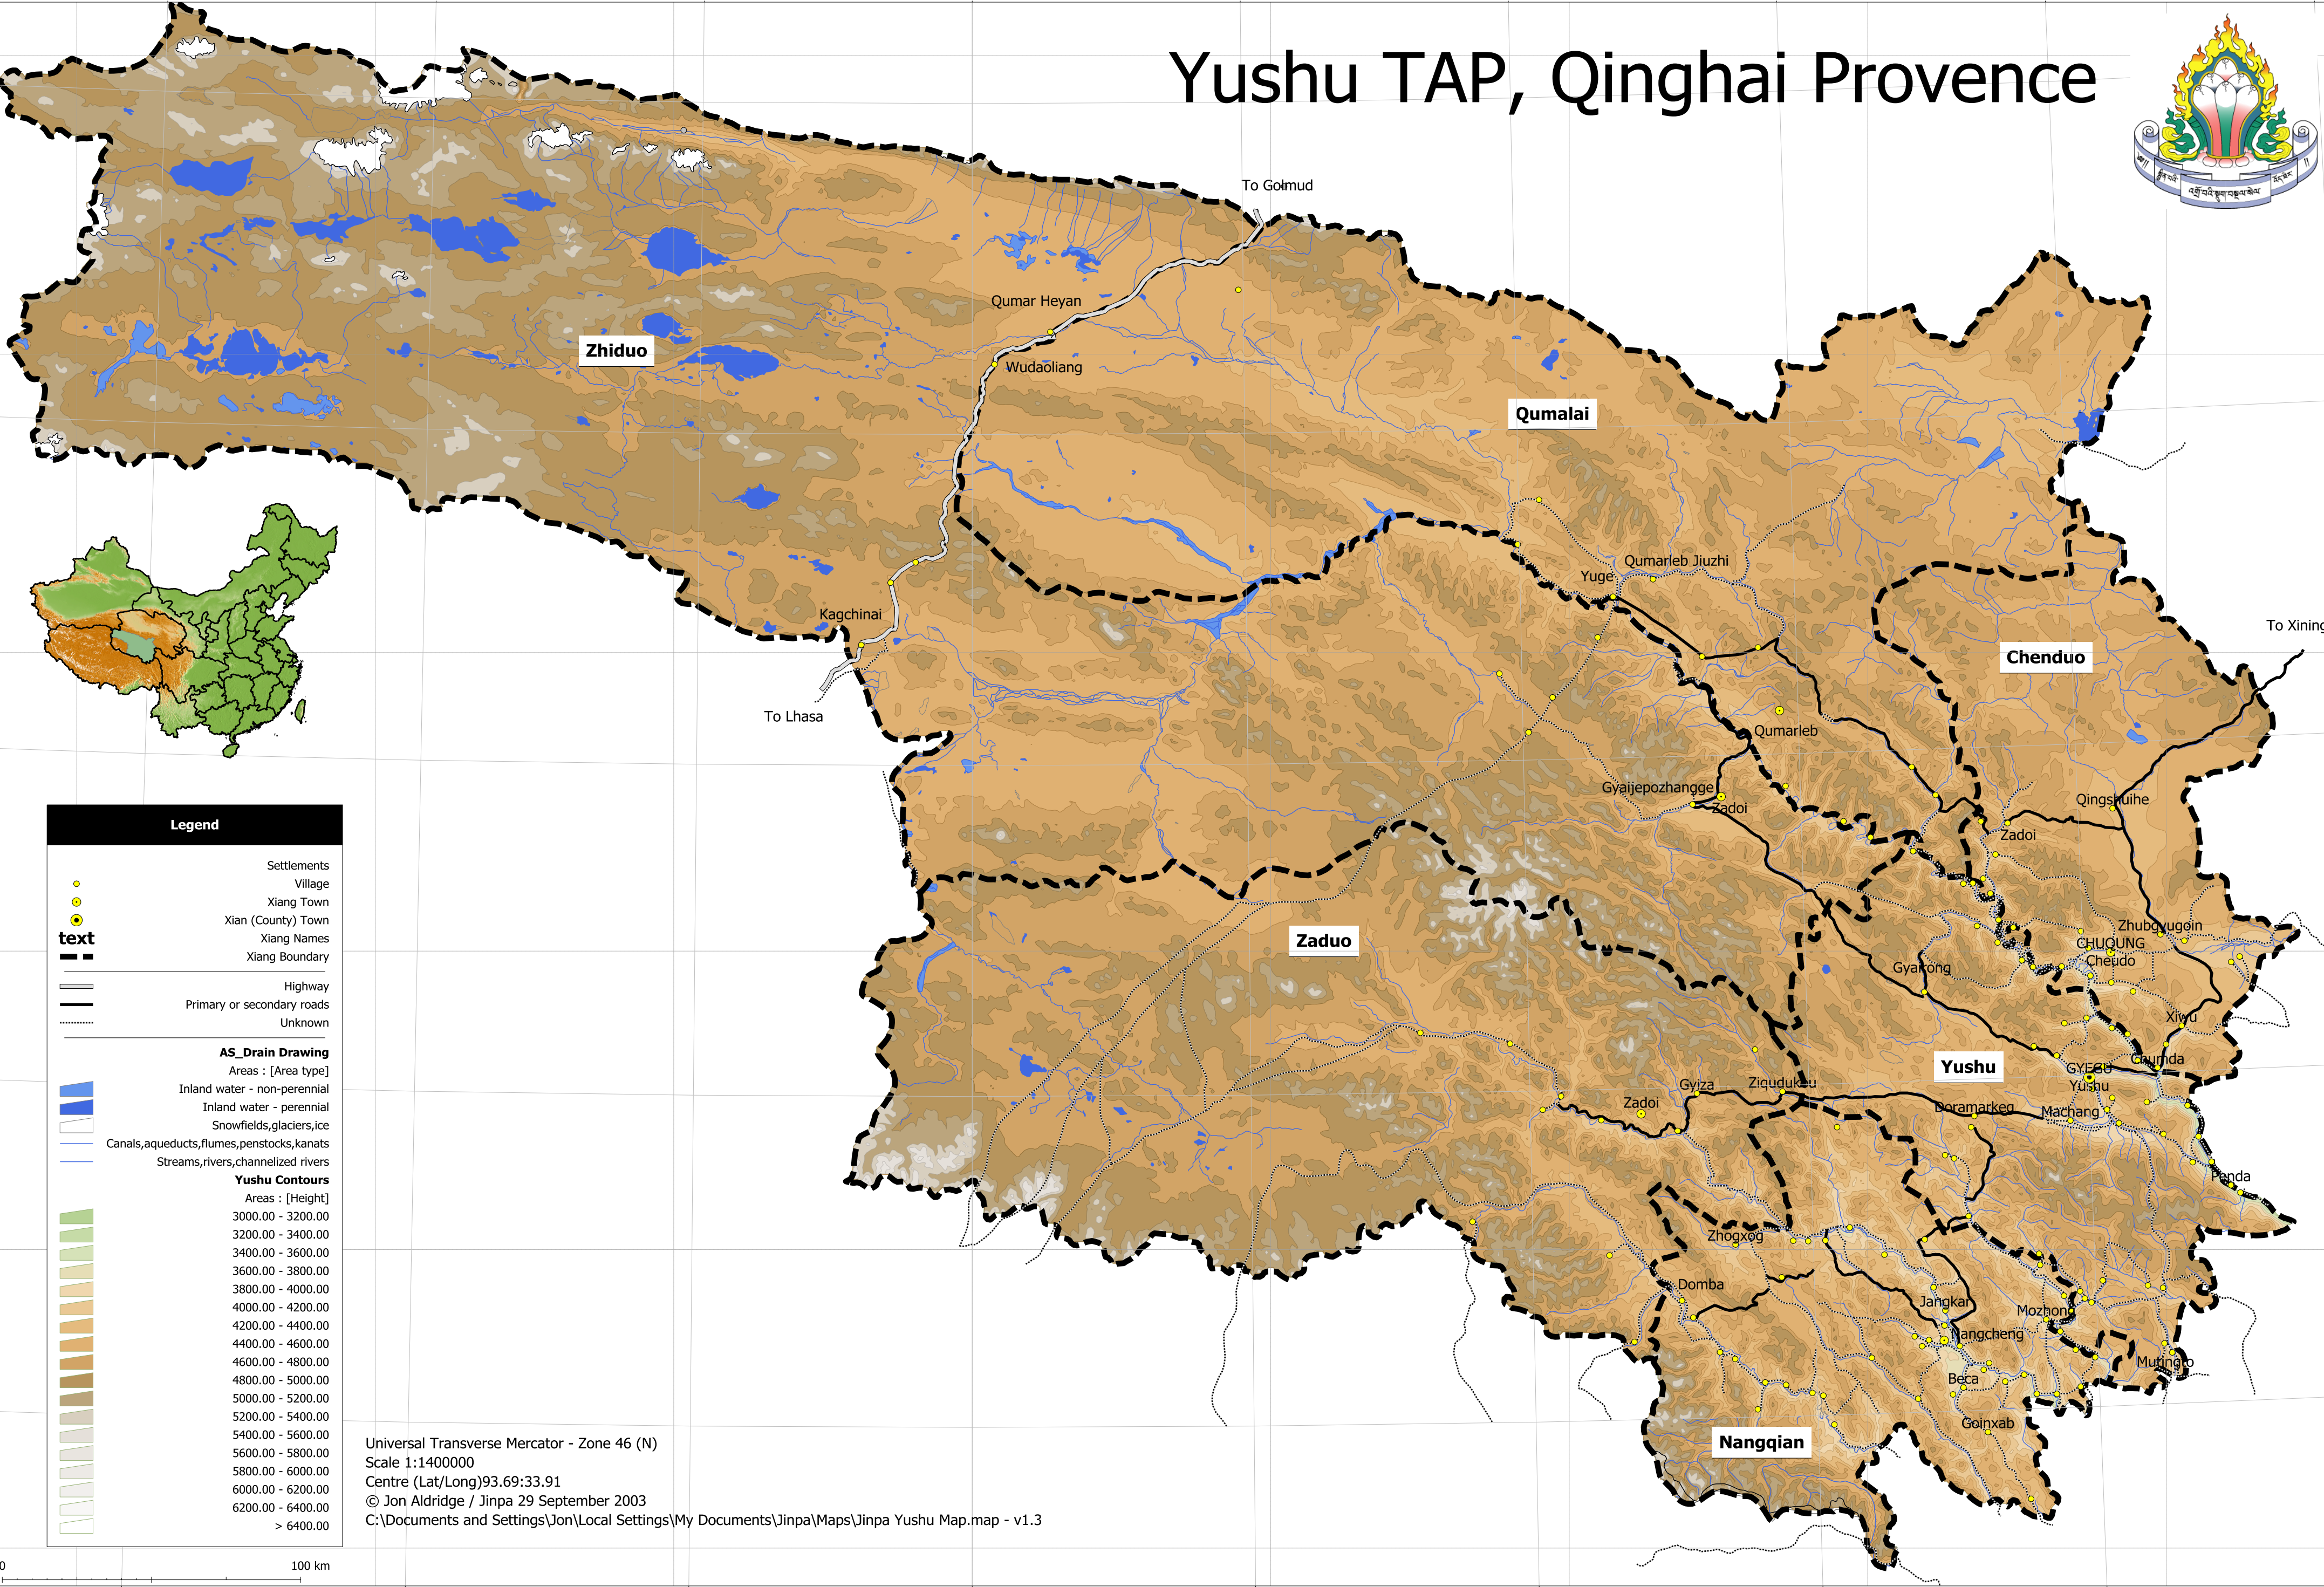

# Yushu TAP, Qinghai Province

**Legend**

- Settlements
  - Village
  - Xiang Town
  - Xian (County) Town
  - Xiang Names
  - Xiang Boundary
- Highway
- Primary or secondary roads
- Unknown

**AS\_Drain Drawing**  
Areas : [Area type]

- Inland water - non-perennial
- Inland water - perennial
- Snowfields,glaciers,ice
- Canals,aqueducts,flumes,penstocks,kanats
- Streams,rivers,channelized rivers

**Yushu Contours**  
Areas : [Height]

- 3000.00 - 3200.00
- 3200.00 - 3400.00
- 3400.00 - 3600.00
- 3600.00 - 3800.00
- 3800.00 - 4000.00
- 4000.00 - 4200.00
- 4200.00 - 4400.00
- 4400.00 - 4600.00
- 4600.00 - 4800.00
- 4800.00 - 5000.00
- 5000.00 - 5200.00
- 5200.00 - 5400.00
- 5400.00 - 5600.00
- 5600.00 - 5800.00
- 5800.00 - 6000.00
- 6000.00 - 6200.00
- 6200.00 - 6400.00
- > 6400.00

Universal Transverse Mercator - Zone 46 (N)  
 Scale 1:1400000  
 Centre (Lat/Long)93.69:33.91  
 © Jon Aldridge / Jinpa 29 September 2003  
 C:\Documents and Settings\Jon\Local Settings\My Documents\Jinpa\Maps\Jinpa Yushu Map.map - v1.3

0 100 km